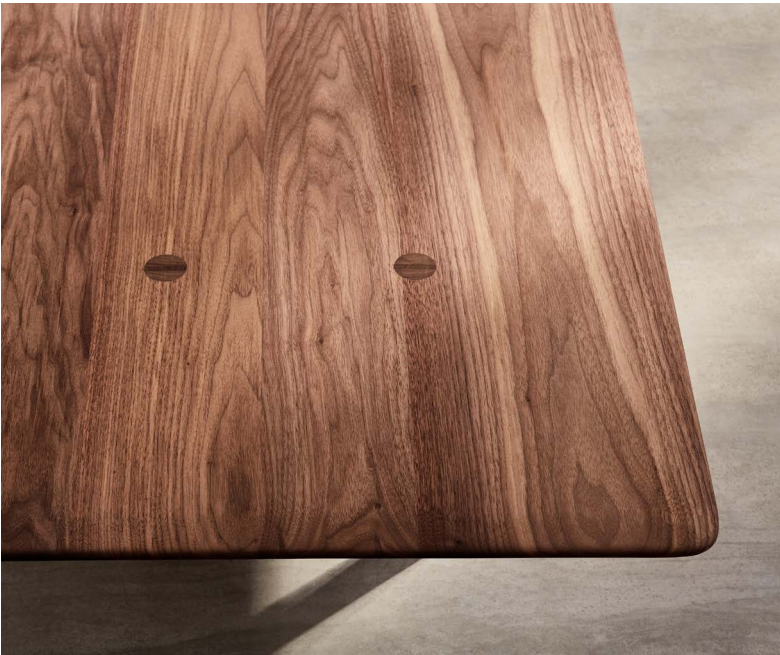

OVO Coffee Table

FOSTER + PARTNERS

OVO Coffee Table

FOSTER + PARTNERS

SPECIFICATION

Materials: Solid Oak / Solid Walnut
Finishes: Whitened Oil / Clear Oil / Ebonised
Bespoke Options: Timber / Size /Finish

DIMENSIONS

1600 x 630 x 295 mm

FINISHES

Oak Whitened

Walnut Clear Oil

Oak Ebonised

Finished with low VOC natural hard wax oil
100% natural, non toxic upholstery fillings
Available in bespoke sizes
See upholstery swatches for leather colours