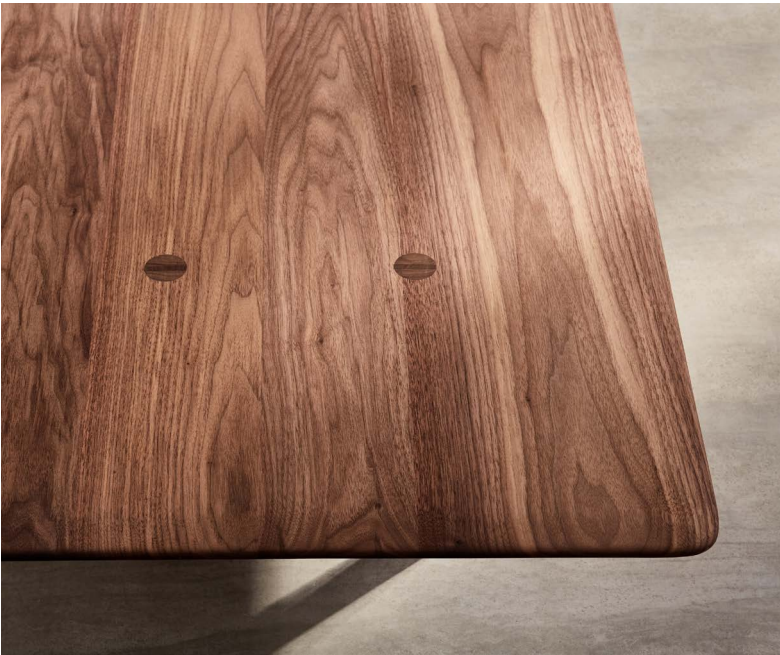

OVO Coffee Table

FOSTER + PARTNERS

SPECIFICATION

Materials: Solid Oak / Solid Walnut
Finishes: Whitened Oil / Clear Oil / Ebonised
Bespoke Options: Timber / Size /Finish

DIMENSIONS

1600 x 630 x 295 mm

FINISHES

Finished with low VOC natural hard wax oil
100% natural, non toxic upholstery fillings
Available in bespoke sizes
See upholstery swatches for leather colours

TRANSPARENT HEALTHY PRODUCTS

For complete transparency, our solid timber furniture has Red List Free and Declare labelling – an internationally recognised ingredients list for products that shows where it comes from, what is made of and where it goes at the end of its life. Red List Free means that it contains no harmful toxic chemicals and meets the standards for WELL certified buildings.

ENVIRONMENTAL CREDENTIALS

We have invested in Life Cycle Assessments and independently verified Environmental Product Declarations (EPD's) to demonstrate the impact of our furniture. The pieces in our OVO collection have either low or negative carbon footprints. A negative carbon footprint means that it stores more carbon than it emits during manufacture, distribution and use.

OVO Coffee Table

Carbon absorbed -96.5kg
Carbon emitted +58.06kg

Our Made WELL Sustainability Report is available for download from our website or email us to request a copy.