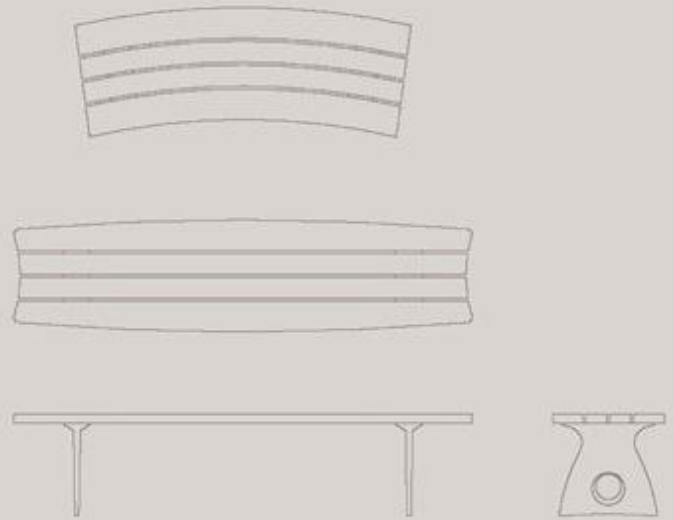

SMART ALEX

A classic yet distinctive bench available in both straight and curved formats with a useful variety of layout options.

The Wales & Wales collection of street and park furniture is made in England in FSC timbers by leading furniture maker Benchmark. Past clients include many local councils, St Paul's Cathedral, Bluewater, Canary Wharf and more recently Bexhill Seafront, St Helier's Millenium Park, Jersey and Hereford Cathedral. A bespoke design service is provided for large projects. Visit website for further information.

www.benchmarkfurniture.com

T: +44 (0) 1488 658184

E: streetfurniture@benchmarkfurniture.com

Sizes ~ Dimensions in mm

STRAIGHT BENCH

Length	Depth	Height
1950	476	430

CURVED BENCH

Type	Length	Depth	Height
LH Curve	1400	476	430
Middle Curve	1400	476	430
RH Curve	1400	476	430

Note: Curved benches can be linked end-to-end to form longer runs

Metal Elements

Powder coated cast aluminium and stainless steel

Options

Link plate set

Stainless steel ground fixing rods

Anti-skateboard plates

Timbers

FSC European Oak*

FSC Iroko*

*Natural finish with waxed end grains