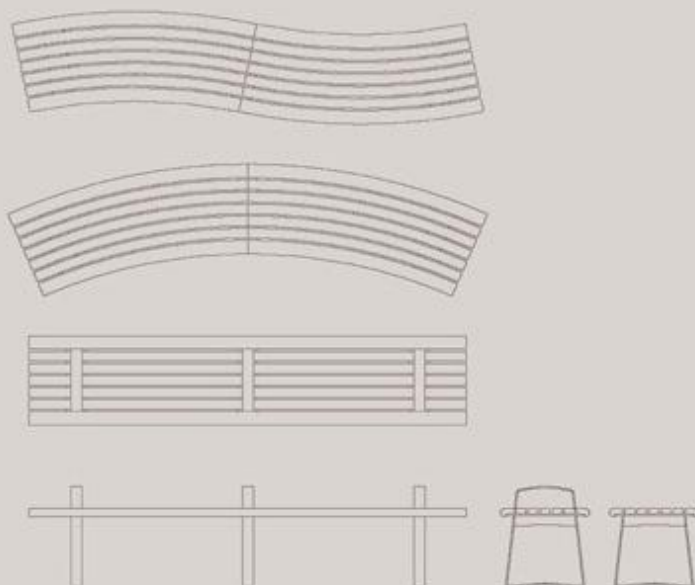

MEKO

A striking design developed specifically to address shopping centre and high street applications where flexibility and ease of configuration is essential.

Its modular format makes a wide variety of configurations possible including straight, curved and 'S' shaped layouts. An optional armrest is available.

The Wales & Wales collection of street and park furniture is made in England in FSC timbers by leading furniture maker Benchmark. Past clients include many local councils, St Paul's Cathedral, Bluewater, Canary Wharf and more recently Bexhill Seafront, St Helier's Millenium Park, Jersey and Hereford Cathedral. A bespoke design service is provided for large projects. Visit website for further information.

www.benchmarkfurniture.com

T: +44 (0) 1488 658184

E: streetfurniture@benchmarkfurniture.com

Sizes ~ Dimensions in mm

STRAIGHT BENCH with optional armrests

Length	Depth	Seat Height	O/A Height inc. Armrest
2000	511	448	575
2500	511	448	575

CURVED BENCH with optional armrests

Length	Depth	Seat Height	O/A Height inc. Armrest
1400	511	448	575

Note: Curved benches can be linked end-to-end to form longer runs

Metal Elements

Satin brushed stainless steel

Options

Armrests

Stainless steel ground fixing rods

Anti-skateboard plates

Timbers

FSC European Oak*

FSC Iroko*

*Natural finish with waxed end grains

wales & wales

BENCHMARK