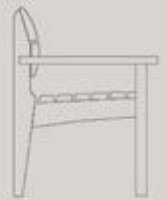

# CHICO

A universal bench that is substantial, comfortable and superbly detailed. Full bench, backless bench and chair options are available with optional mid armrests.

The Wales & Wales collection of street and park furniture is made in England in FSC timbers by leading furniture maker Benchmark. Past clients include many local councils, St Paul's Cathedral, Bluewater, Canary Wharf and more recently Bexhill Seafront, St Helier's Millenium Park, Jersey and Hereford Cathedral. A bespoke design service is provided for large projects. Visit website for further information.

## Sizes ~ Dimensions in mm