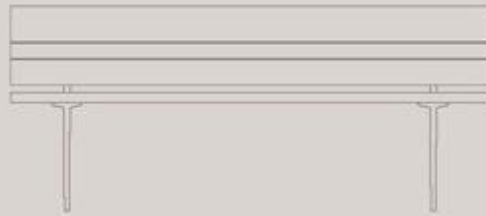

NORFOLK

A distinctive yet discreet design with the unique feature of optional table armrests that can be fitted at almost any point along the length of the bench. The benches can be linked end-to-end to form longer runs.

The Wales & Wales collection of street and park furniture is made in England in FSC timbers by leading furniture maker Benchmark. Past clients include many local councils, St Paul's Cathedral, Bluewater, Canary Wharf and more recently Bexhill Seafront, St Helier's Millenium Park, Jersey and Hereford Cathedral. A bespoke design service is provided for large projects. Visit website for further information.

www.benchmarkfurniture.com

T: +44 (0) 1488 658184

E: streetfurniture@benchmarkfurniture.com

Sizes ~ Dimensions in mm

BENCH with backrest

Length	Seat Depth	O/A Depth	Seat Height	O/A Height
1600	390	540	445	770
1800	390	540	445	770
2000	390	540	445	770

Note: Benches can be linked end-to-end to form longer runs

Metal Elements

Powder coated cast aluminium and stainless steel

Options

Table armrest (timber) ~ 270w x 317d x 137h
Stainless steel armrest with optional timber capping
Link plate set
Stainless steel ground fixing rods
Wall mounted Norfolk bench available

Timbers

FSC European Oak*

FSC Iroko*

*Natural finish with waxed end grains