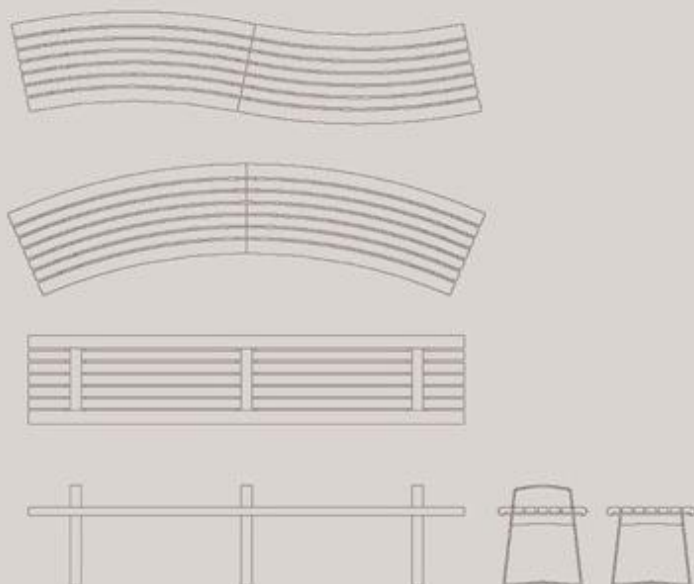

MEKO

A striking design developed specifically to address shopping centre and high street applications where flexibility and ease of configuration is essential.

Its modular format makes a wide variety of configurations possible including straight, curved and 'S' shaped layouts. An optional armrest is available.

The Wales & Wales collection of street and park furniture is made in England in FSC timbers by leading furniture maker Benchmark. Past clients include many local councils, St Paul's Cathedral, Bluewater, Canary Wharf and more recently Bexhill Seafront, St Helier's Millenium Park, Jersey and Hereford Cathedral. A bespoke design service is provided for large projects. Visit website for further information.

www.benchmarkfurniture.com

T: +44 (0) 1488 658184

E: streetfurniture@benchmarkfurniture.com

Sizes ~ *Dimensions in mm*

STRAIGHT BENCH with optional armrests

Length	Depth	Seat Height	O/A Height inc. Armrest
2000	511	448	575
2500	511	448	575

CURVED BENCH with optional armrests

Length	Depth	Seat Height	O/A Height inc. Armrest
1400	511	448	575

Note: Curved benches can be linked end-to-end to form longer runs

Metal Elements

Satin brushed stainless steel

Options

Armrests
Stainless steel ground fixing rods
Anti-skateboard plates

Timbers

FSC European Oak*
FSC Iroko*

*Natural finish with waxed end grains